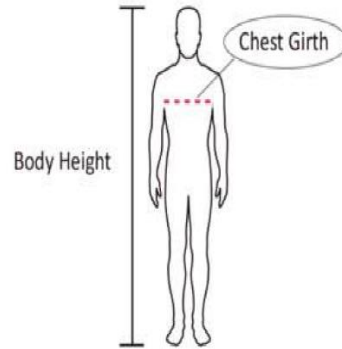

Sizes: (300、400、500、700 Series)

Please select the appropriate size for your chest, girth, and height. Selection of the correct sizes aids comfort and durability of the garment.

Garment Sizes	Chest Girth (cm)
XS	165-169
S	170-174
M	175-179
L	180-184
XL	185-189
XXL	190-200

Sizes: (900 Series)

Model Numbers	Body Height (cm)	Body Weight(kg)
900/SS	165-175	63-75
900/R	176-185	76-95

The 900 suit is tailored to be worn with a self-contained breathing apparatus (SCBA) for protection in hostile atmospheres.