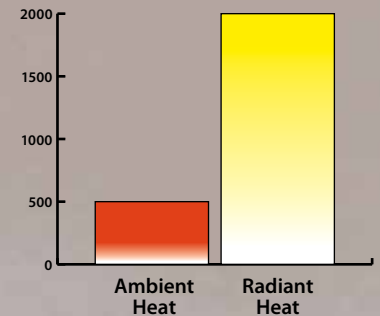

Heat Tolerances

The graphs above are provided for relative comparison of radiant and ambient heat performance of Lakeland's Industrial Heat Protective Clothing. The temperatures indicated are extrapolated from laboratory tests and ARE NOT intended to indicate suitability for use at these temperatures. Individual physiology, work conditions, and the work being performed are too variable to make recommendations for use based only on temperature and exposure time.

Model Numbers

700/BA	Proximity Suit complete, SCBA accommodation.
700	Proximity Suit complete.
705/BA	Proximity Coverall complete, SCBA accommodation.
705	Proximity Coverall complete.

Suit Components

710-AGLG/BA	Proximity Hood
710-AGLG	Proximity Hood
722 AG/BA	Proximity Coverall
722 AG	Proximity Coverall
720/BA	Proximity Coat
720	Proximity Coat
730	Proximity Pants
755	Proximity Boots
740	Proximity Mitts